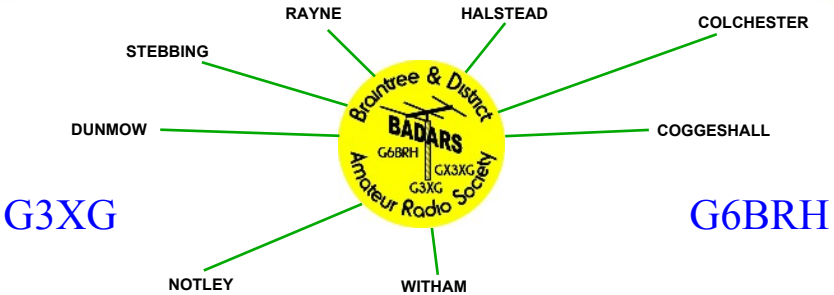

BARSCOM

GX3XG

Monthly Communication of the Braintree and District Amateur Radio Society

February
2016

It may look like an old typewriter or calculator but it's really hi-tech PAT equipment

The New Year started for the club on Jan 4th with a showing of TX Factor 9 followed by a natter session. The film highlighted the work done by C A R S with their licence training programme for budding Radio Amateurs. Essex Repeater group also showed off its set up and progress with the D-Star repeater as well as 2m/70cm and 6m repeaters. Finally the promotional work done by Essex Ham was demonstrated at a field event on the coast. The more chances we as radio amateurs get to promote the hobby the better and Essex Ham are doing a good job of it.